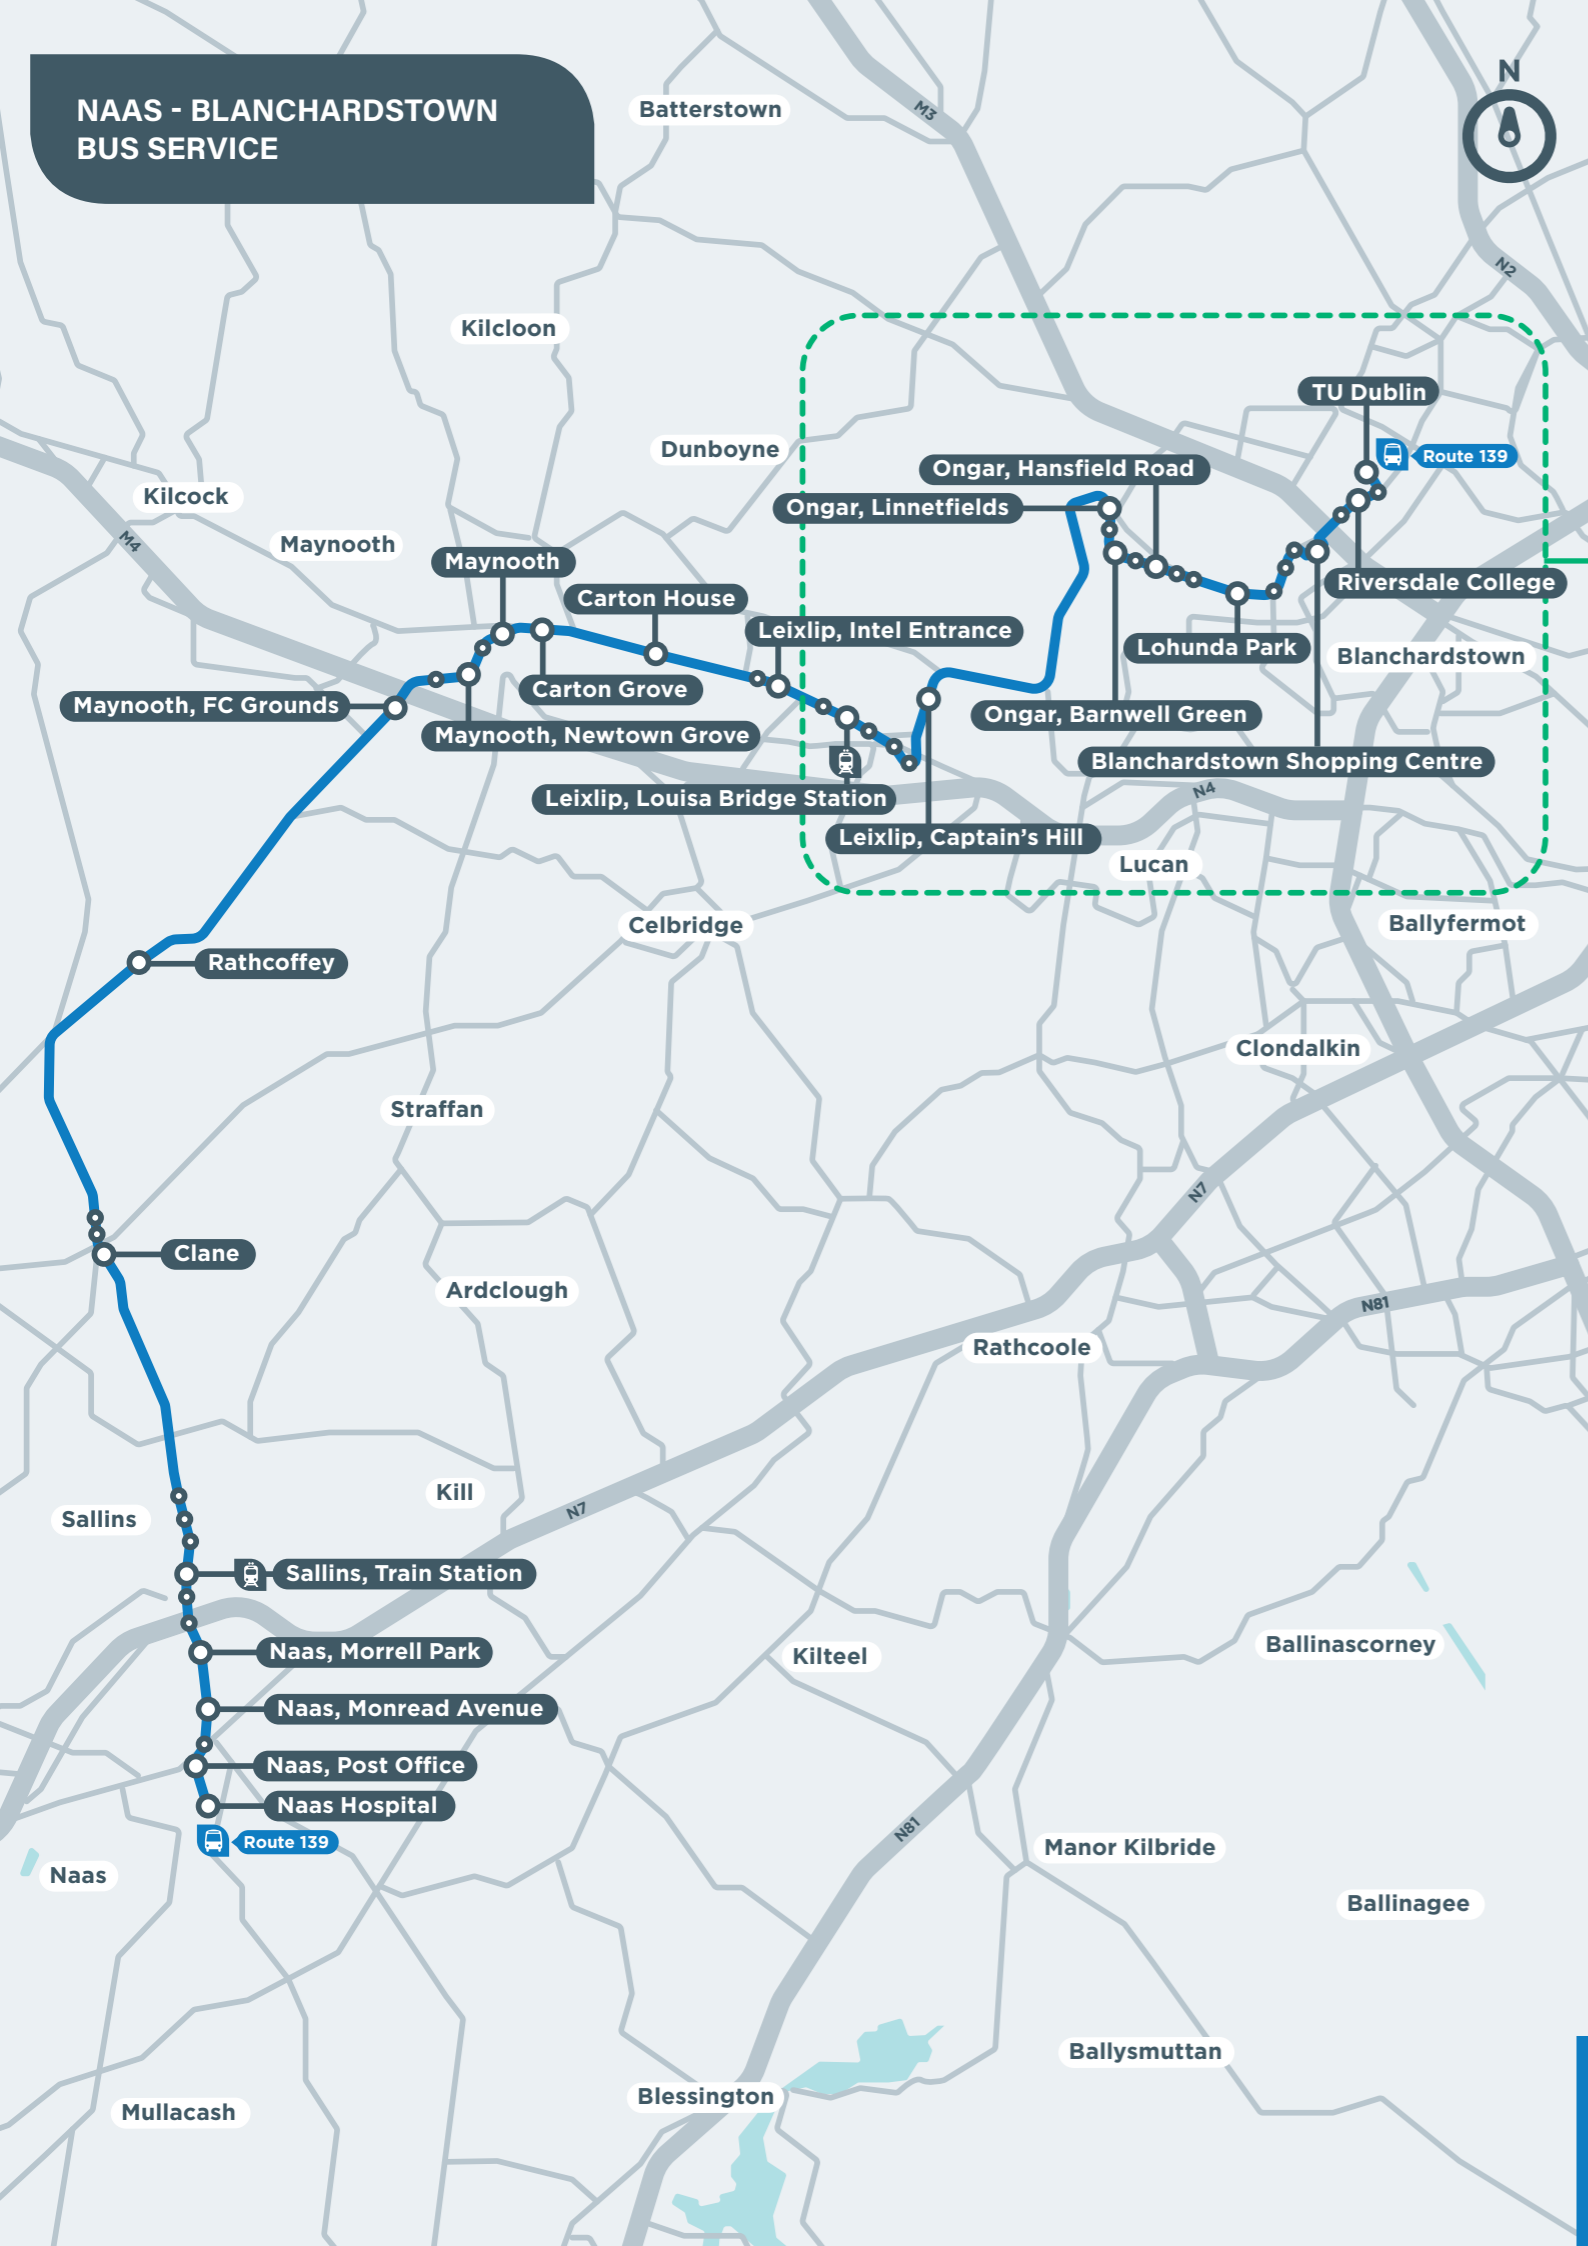

NAAS - BLANCHARDSTOWN BUS SERVICE

Plan your journey
Download the free TFI Live app for your route options.

Fare Information
See above for detailed fare information.
Note: Fares are correct at time of going to print, April 2024.
Public Services Card Free Travel Accepted on this Route.

This service is TFI Leap Card enabled
Download the free Leap Top-Up app to top-up on the go