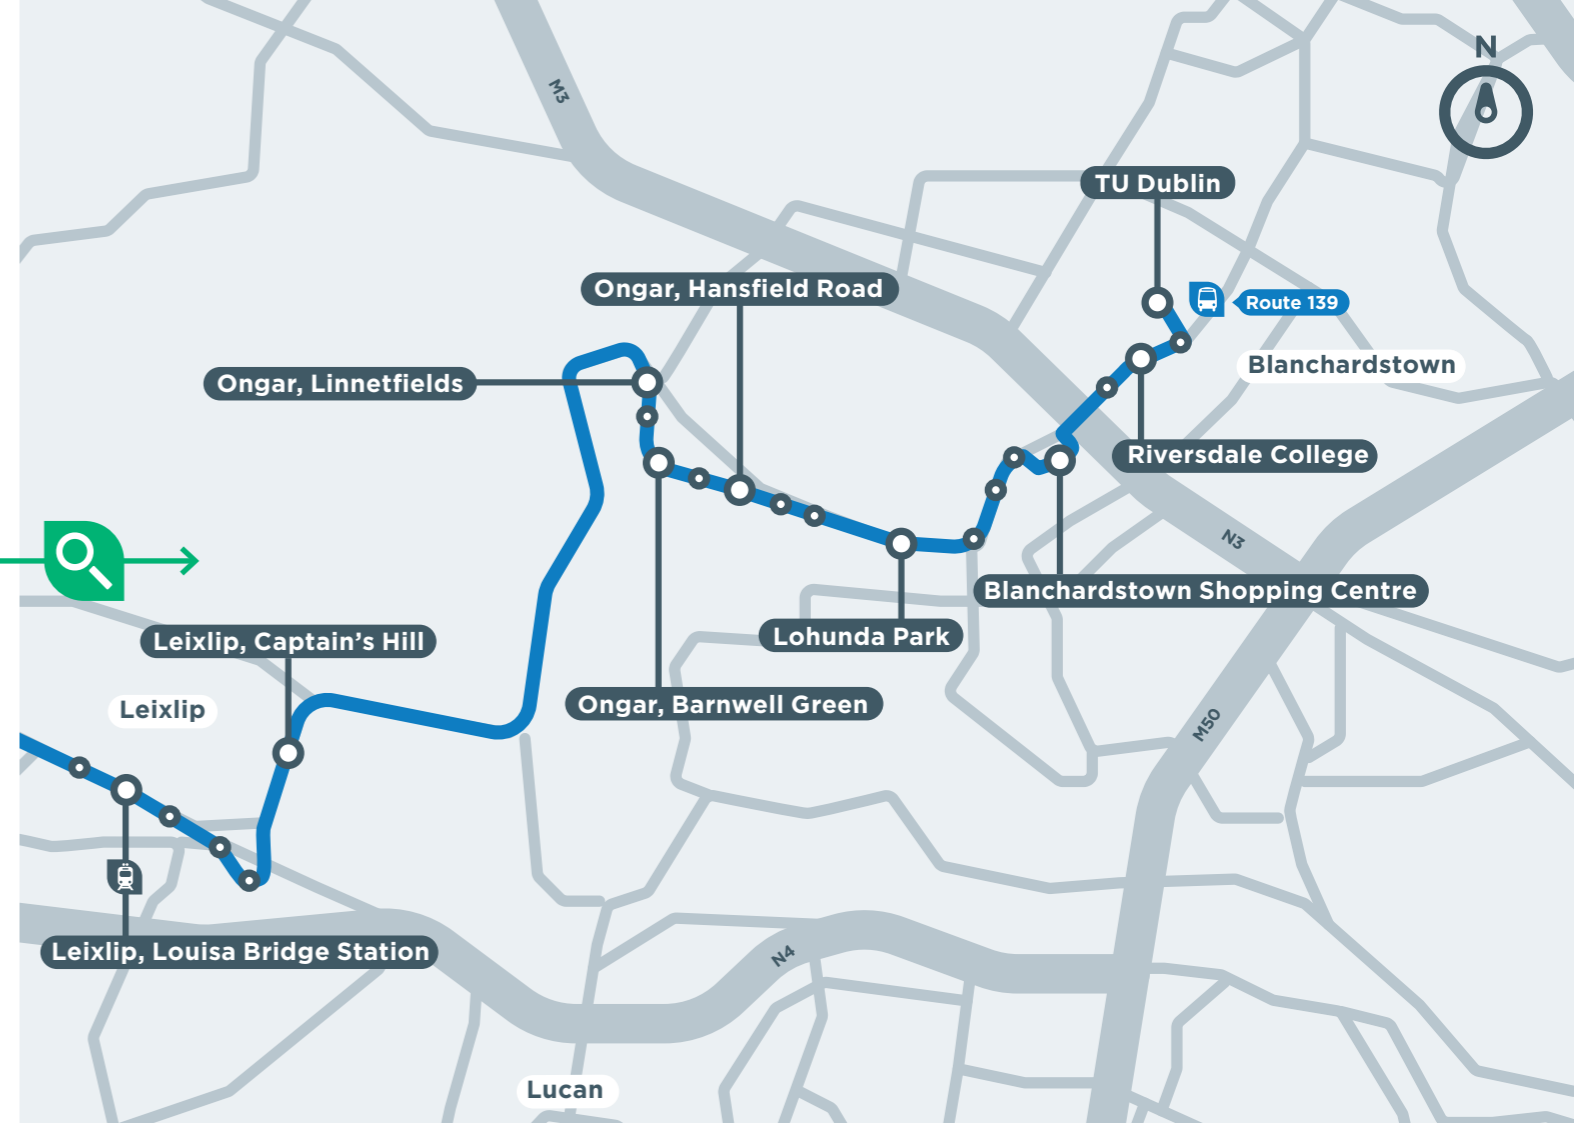

NAAS - BLANCHARDSTOWN BUS SERVICE

Plan your journey
Download the free TFI Live app for your route options.

Fare Information
See above for detailed fare information.
Note: Fares are correct at time of going to print, April 2024.
Public Services Card Free Travel Accepted on this Route.

This service is TFI Leap Card enabled
Download the free Leap Top-Up app to top-up on the go